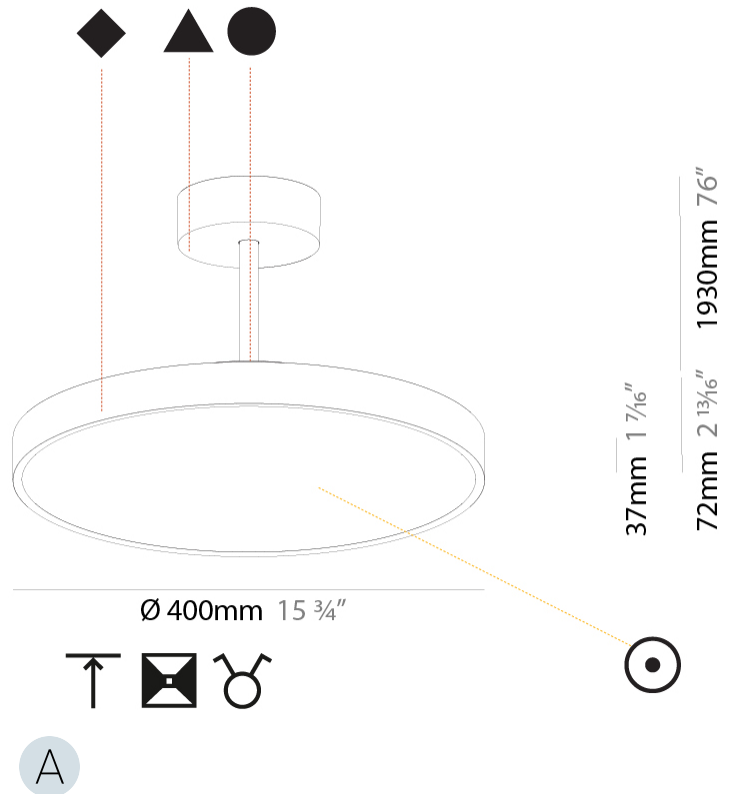

GENERAL

Series: Sign Diva Tube
Subseries: Sign Diva Tube
Brand: Prolicht
Division: Architectural
Mounting Type: Suspension
Mounting Location: Ceiling
Subcategory: Pendant

PHYSICAL

Shape: Round
Diameter (mm): 400
Diameter (in): 15 3/4
Height (mm): 72
Height (in): 2 13/16
Max. Overall Height (mm): 2002
Max. Overall Height (in): 78 13/16
Light Distribution: Direct / Indirect
Weight (kg): 3.314
Weight (lbs): 7.306
Diffuser: PMMA - Opal / Micro-Prism / Sparkling Secret / Vintage Industrial
Fixture Finish: SSR / BKV / CWI / CRY / HAB / UFT / ITA / RUA / FTG / MYG / LOD / PUS / FRO / FUP / KIA / POP / BLS / SPG / MEY / GOH / GUM / CHC / COM / ABZ / JAG / OBR / MOS / ROR
Fixture Material: Extruded Aluminum / Steel

ELECTRICAL

Lamp Type: LED (Zhaga Standard)
Input Wattage (W): 30
Total Output Wattage (W): 27.8
Dimming: Tri-Mode (Non-Dimming and Phase Dimming (120Vac only) and 0-10V Dimming)
Driver Included: Yes
Driver Location: Integrated
Driver Type: Constant Current - Universal
Driver Class: Class 2
Input Voltage (V): 120 - 277
Constant Current (MA): 500 / 350

LED

Color Temperature (°K): 3000 / 3500 / 4000
Max. Delivered Lumen (lm): 3049 / 3019 / 3055 / 3117
Nominal Lumen (lm): 4182 / 4142 / 4189 / 4275
CRI: >90 CRI
Lamp Life (hrs): 50000

OPTICAL

RATINGS AND CERTIFICATIONS

Certified By: Certified for North American Standards
IP rating: IP20